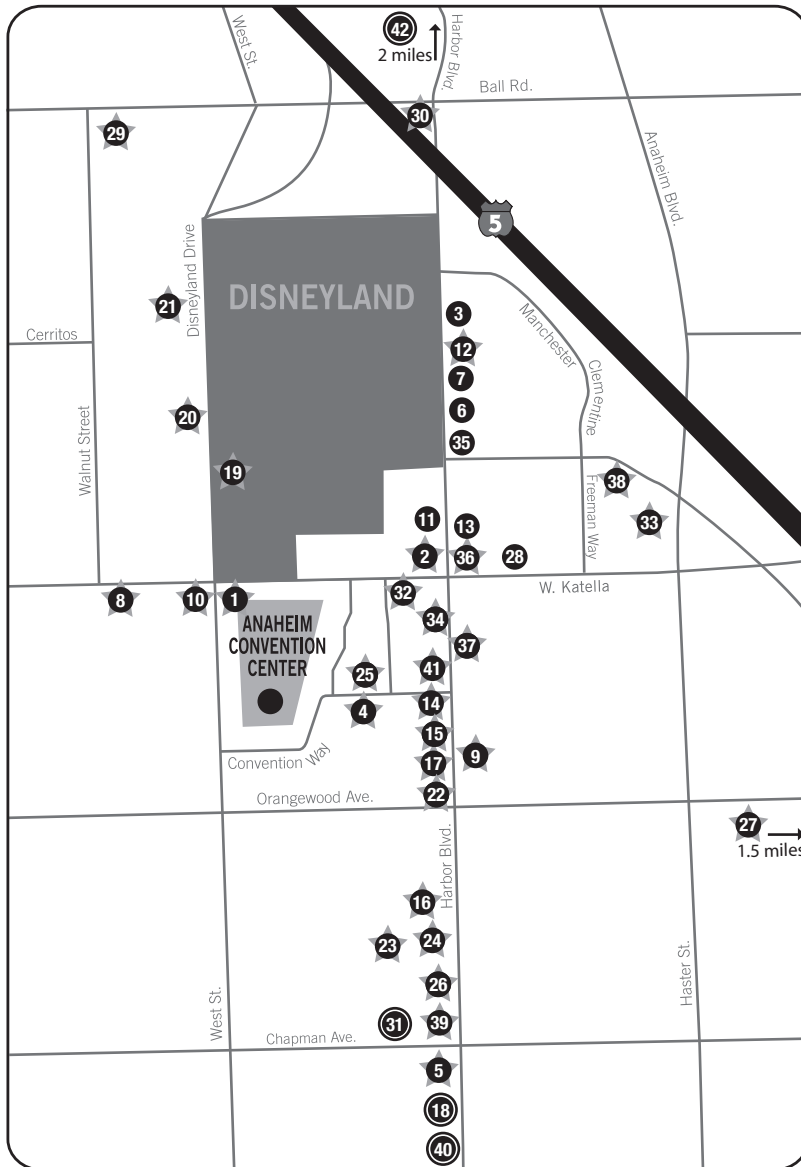

*Resort fees apply, per room, per day.

***Main building, \$206 Sgl/DbI
 Lanai Level (5th Floor), \$216 Sgl/DbI
 Executive Level (Concierge) \$236 Sgl/DbI

TAX TABLE

City	Room Tax per night	Resort Tax per night	CA State Tax per night
Anaheim	15%	+.59-\$2.00	+.20
Fullerton	10%		
Garden Grove	13.045%	+\$10-\$12	

PLEASE NOTE: Taxes quoted are current at the time of printing. Room tax, resort tax and or CA state tax subject to change without notice.

THE 2009 NAMM SHOW

Hotel Location Map

Show Dates: **January 15-18, 2009**

*Passes may be purchased at kiosk stations at many locations including these hotels indicated or online at www.rideart.org.

ART will operate daily, January 14-18, 2009, every 20 minutes beginning at 7:30 am until 12 midnight.