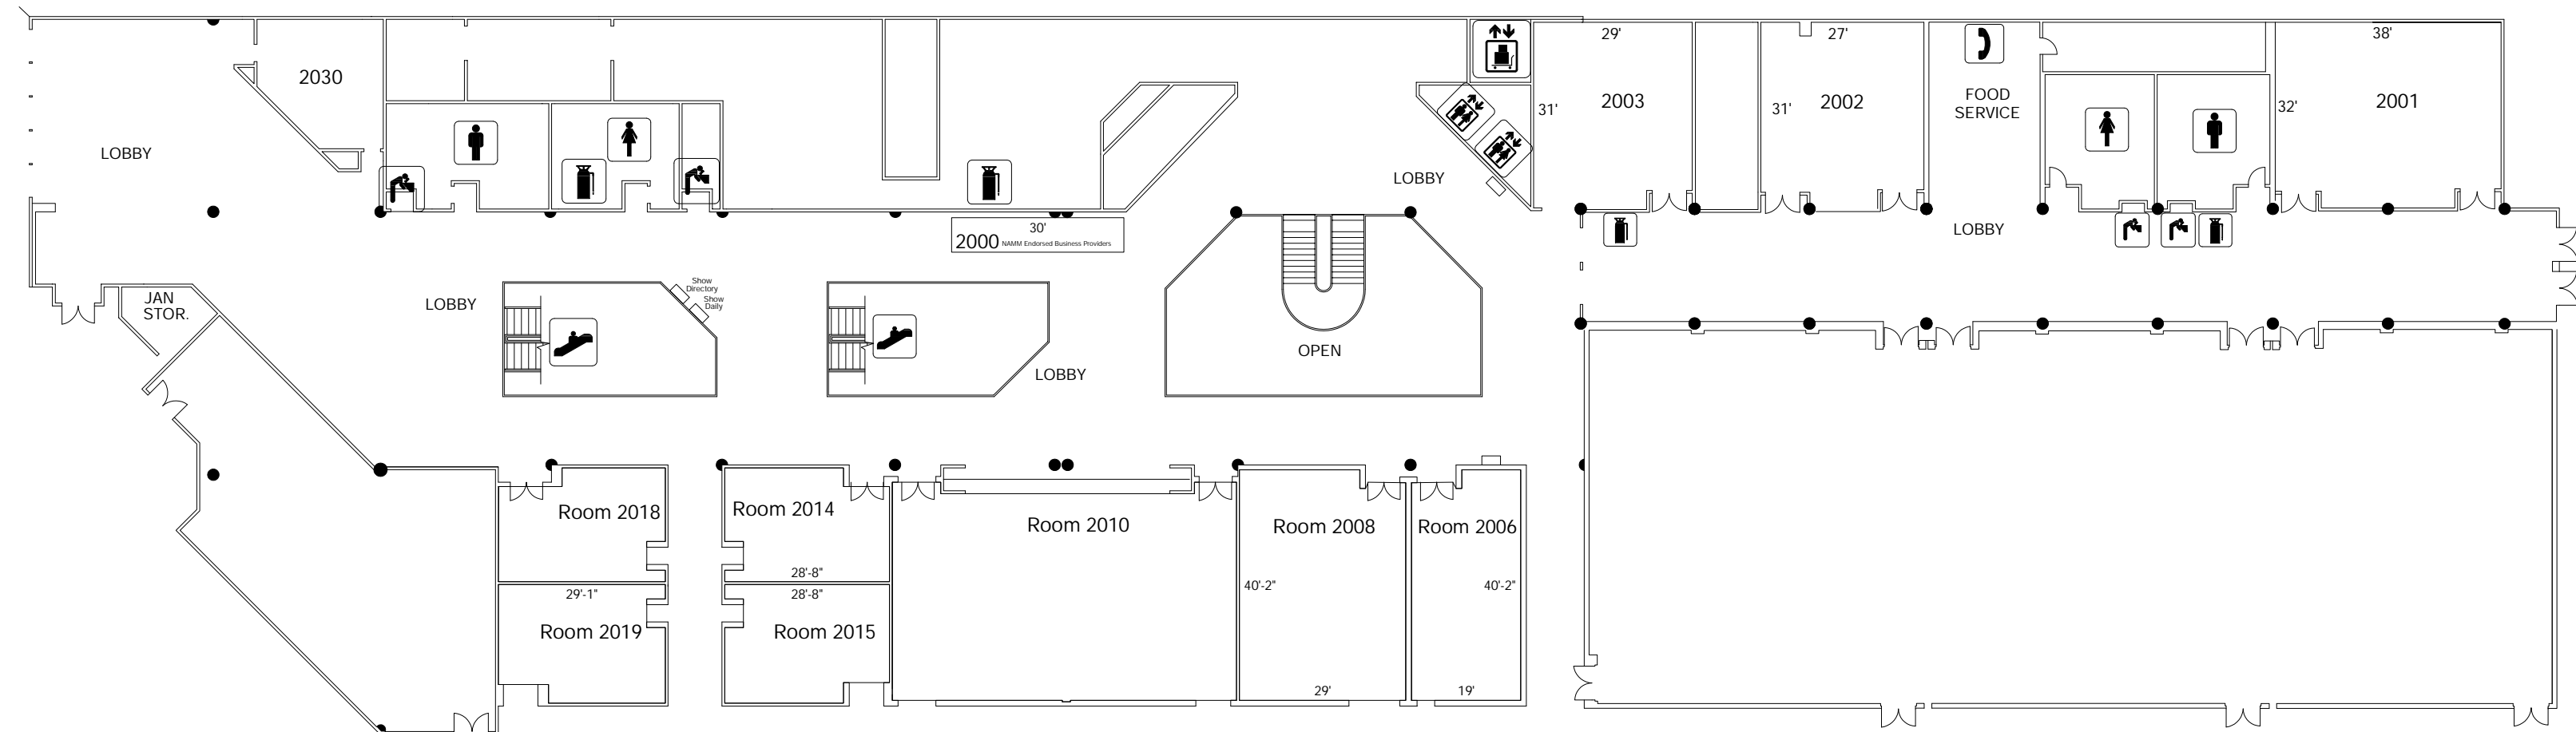

2010 Summer NAMM

JUNE 18-20, 2010

NASHVILLE CONVENTION CENTER

LEVEL 2 LOBBY(MEZZANINE)

EXHIBITS 2000-2111

SCALE IN FEET:

 0 10 20 30 40 50
 BLDG DWG AS OF 3/7/03

2010 Summer NAMM
JUNE 18-20, 2010
NASHVILLE CONVENTION CENTER
LEVEL 3