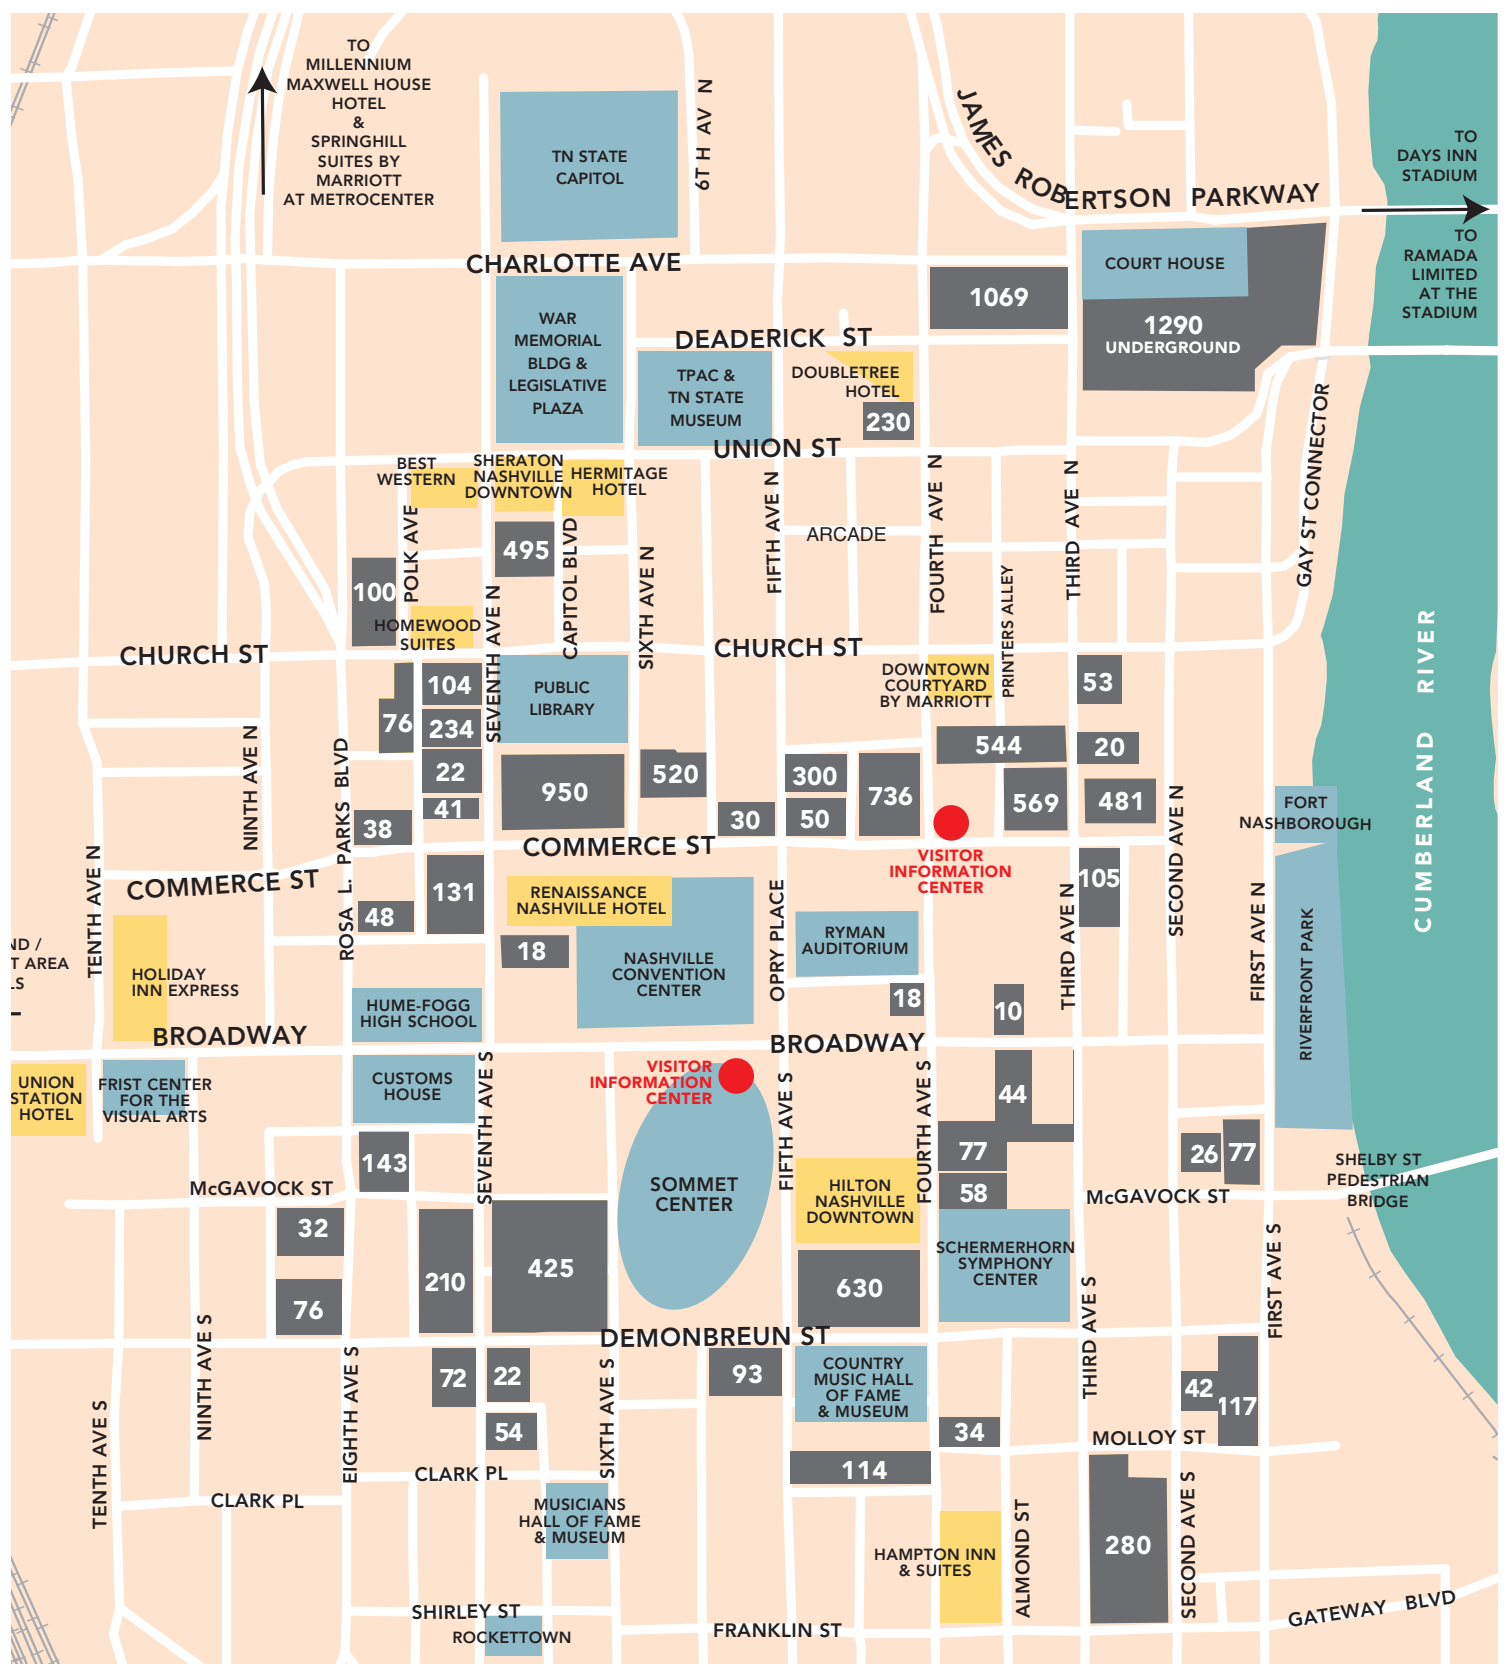

DOWNTOWN NASHVILLE PARKING & HOTELS

- PARKING GARAGE OR LOT (NUMBER OF SPACES)
- HOTEL
- POINT OF INTEREST