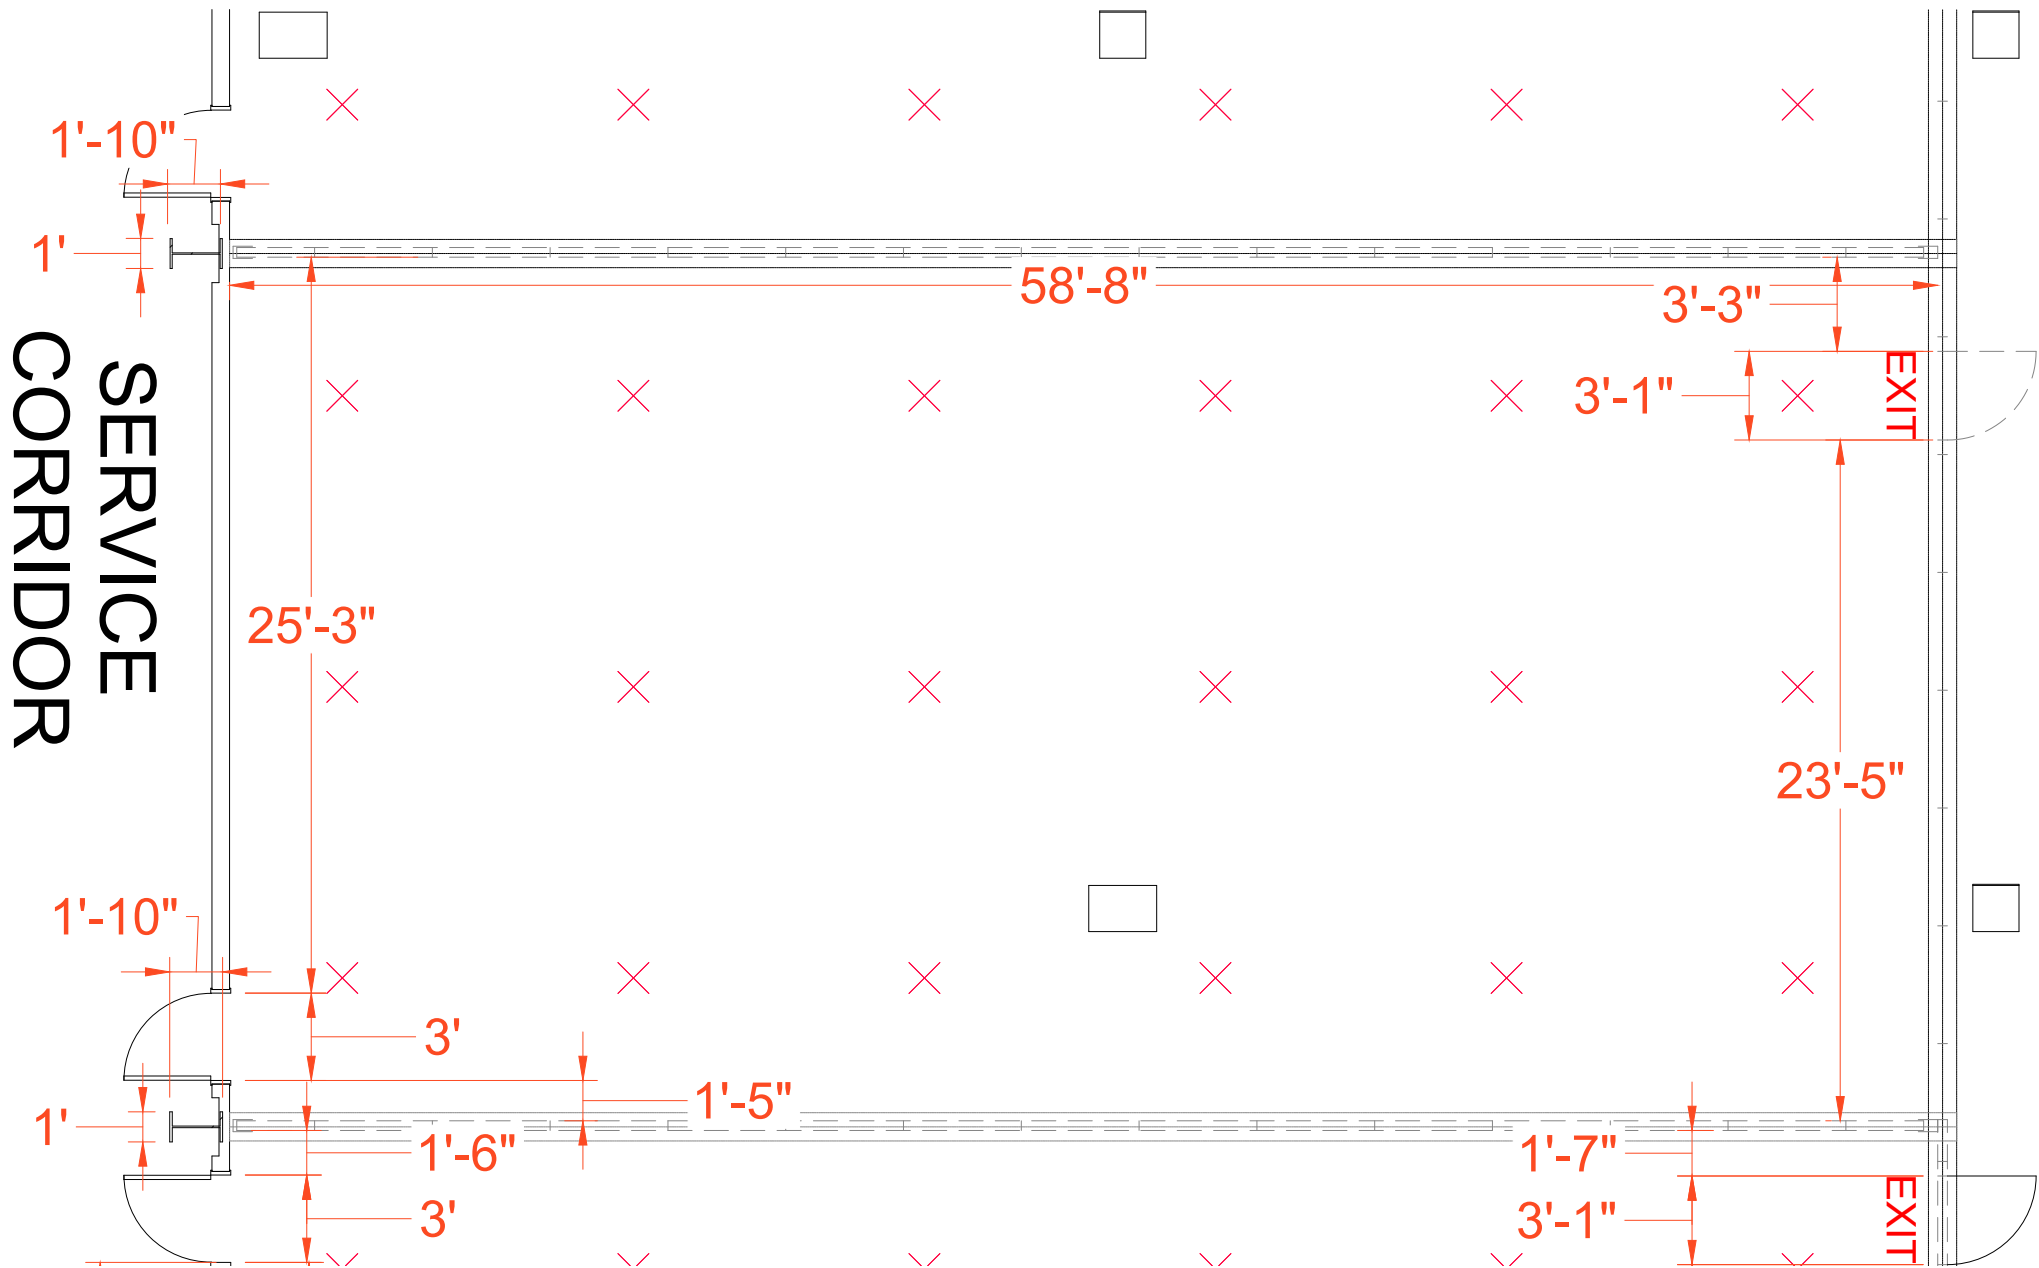

NORTH 200 ROOM 253A - BOOTH #18816

Door sizes are subject to verification.

- Floor Port (approx 19"Wx19"H)
Note: Floor ports are flush with the floor.
- × Rigging Point
NOTE: PSAV performs rigging for Level 200

Disclaimer: Every effort has been made to ensure the accuracy of all information contained on this floor plan. However, no warranties, either expressed or implied, are made with respect to this floor plan. If the location of building columns, utilities or architectural components of the facility is a consideration in the construction or usage of an exhibit, it is the sole responsibility of the exhibitor to physically inspect the facility to verify all dimensions and locations.