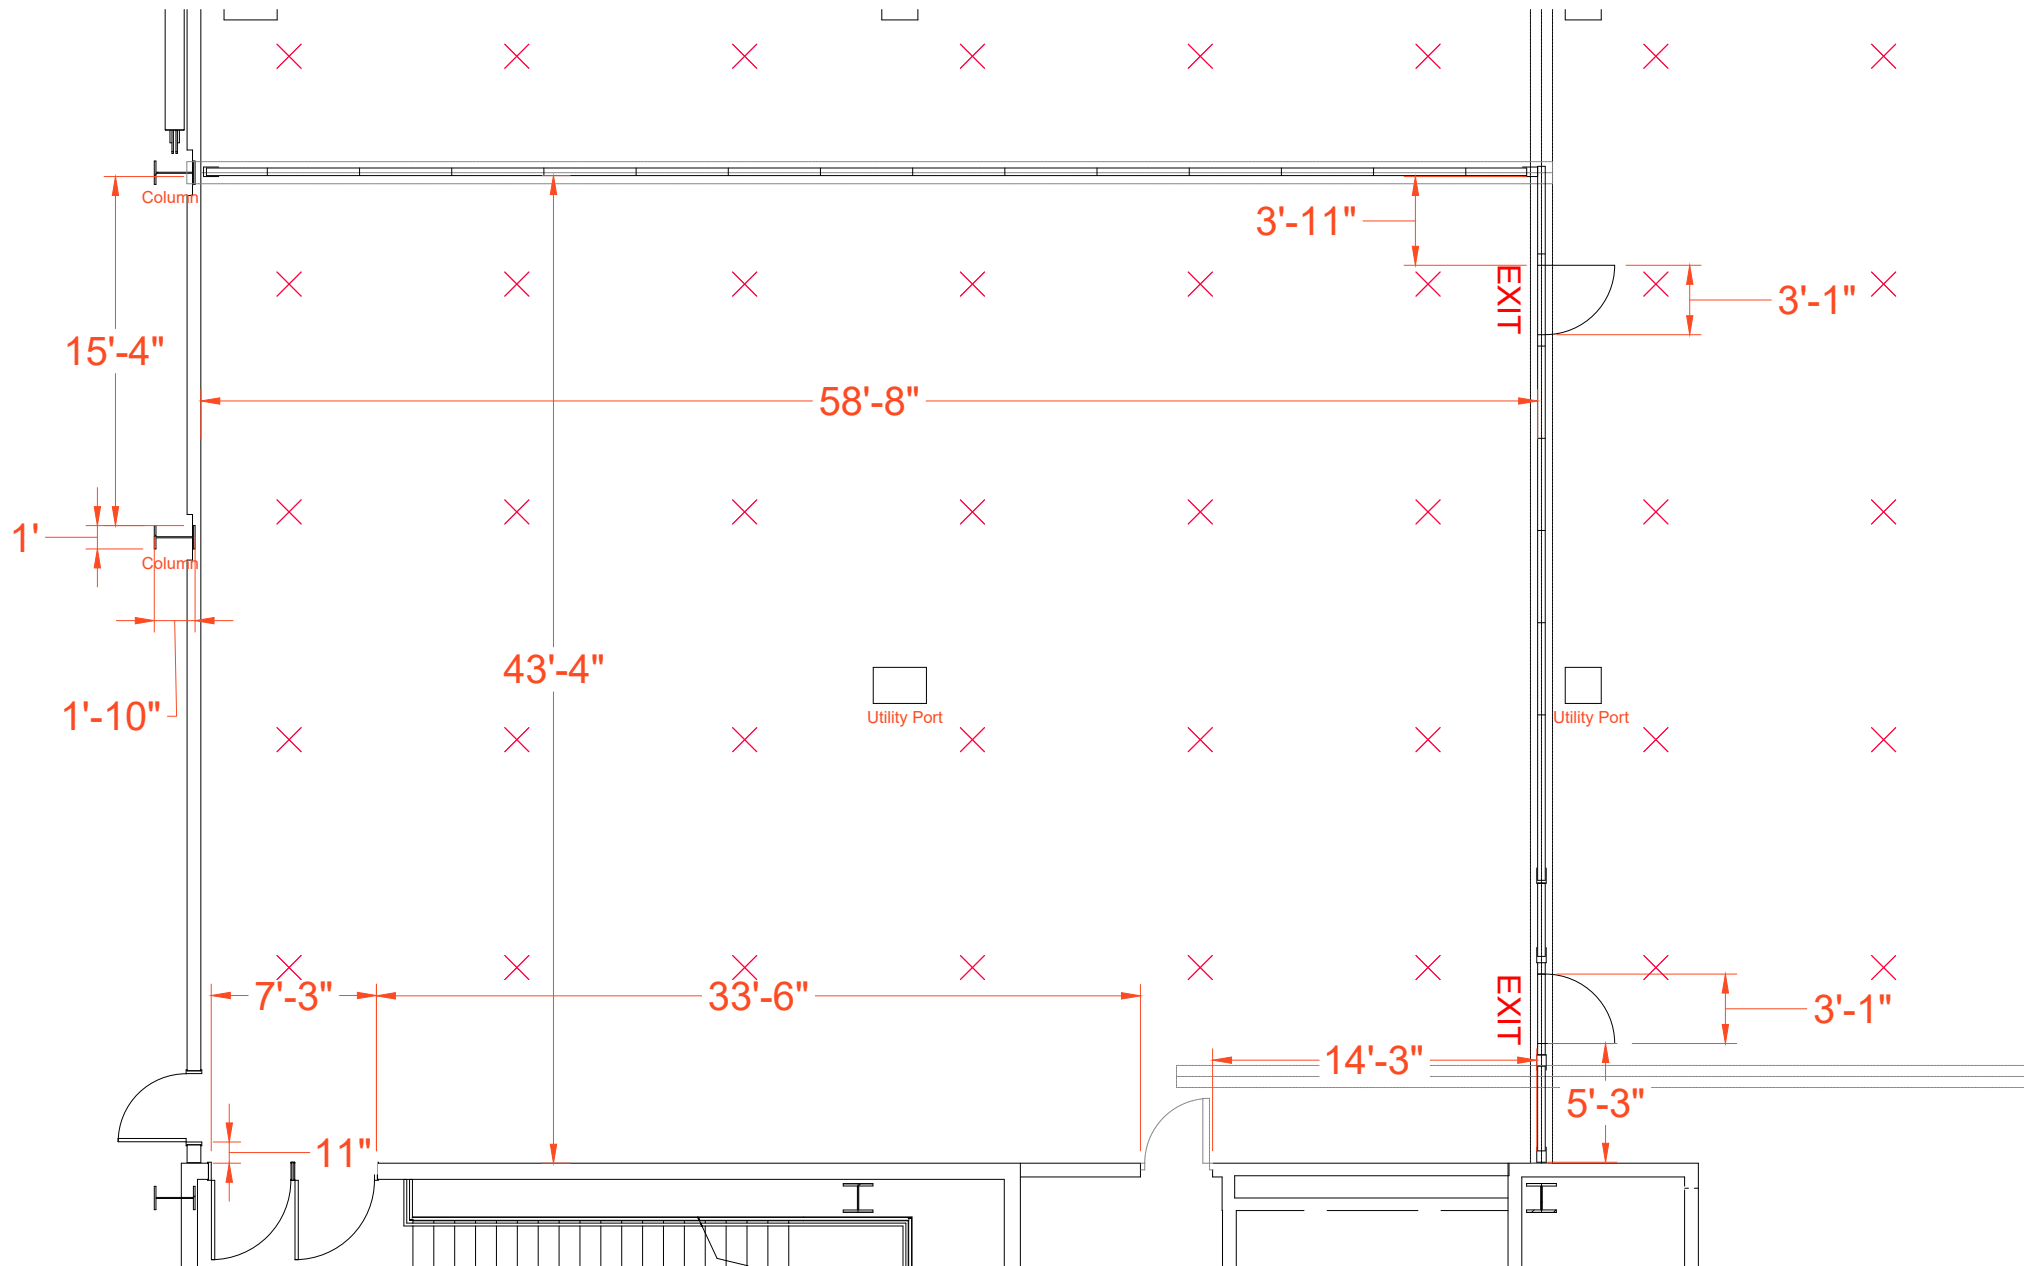

NORTH 200 ROOM 253C - BOOTH #18824

Door sizes are subject to verification.

- Floor Port (approx 19"Wx19"H)
Note: Floor ports are flush with the floor.
- × Rigging Point
NOTE: PSAV performs rigging for Level 200

Disclaimer: Every effort has been made to ensure the accuracy of all information contained on this floor plan. However, no warranties, either expressed or implied, are made with respect to this floor plan. If the location of building columns, utilities or architectural components of the facility is a consideration in the construction or usage of an exhibit, it is the sole responsibility of the exhibitor to physically inspect the facility to verify all dimensions and locations.