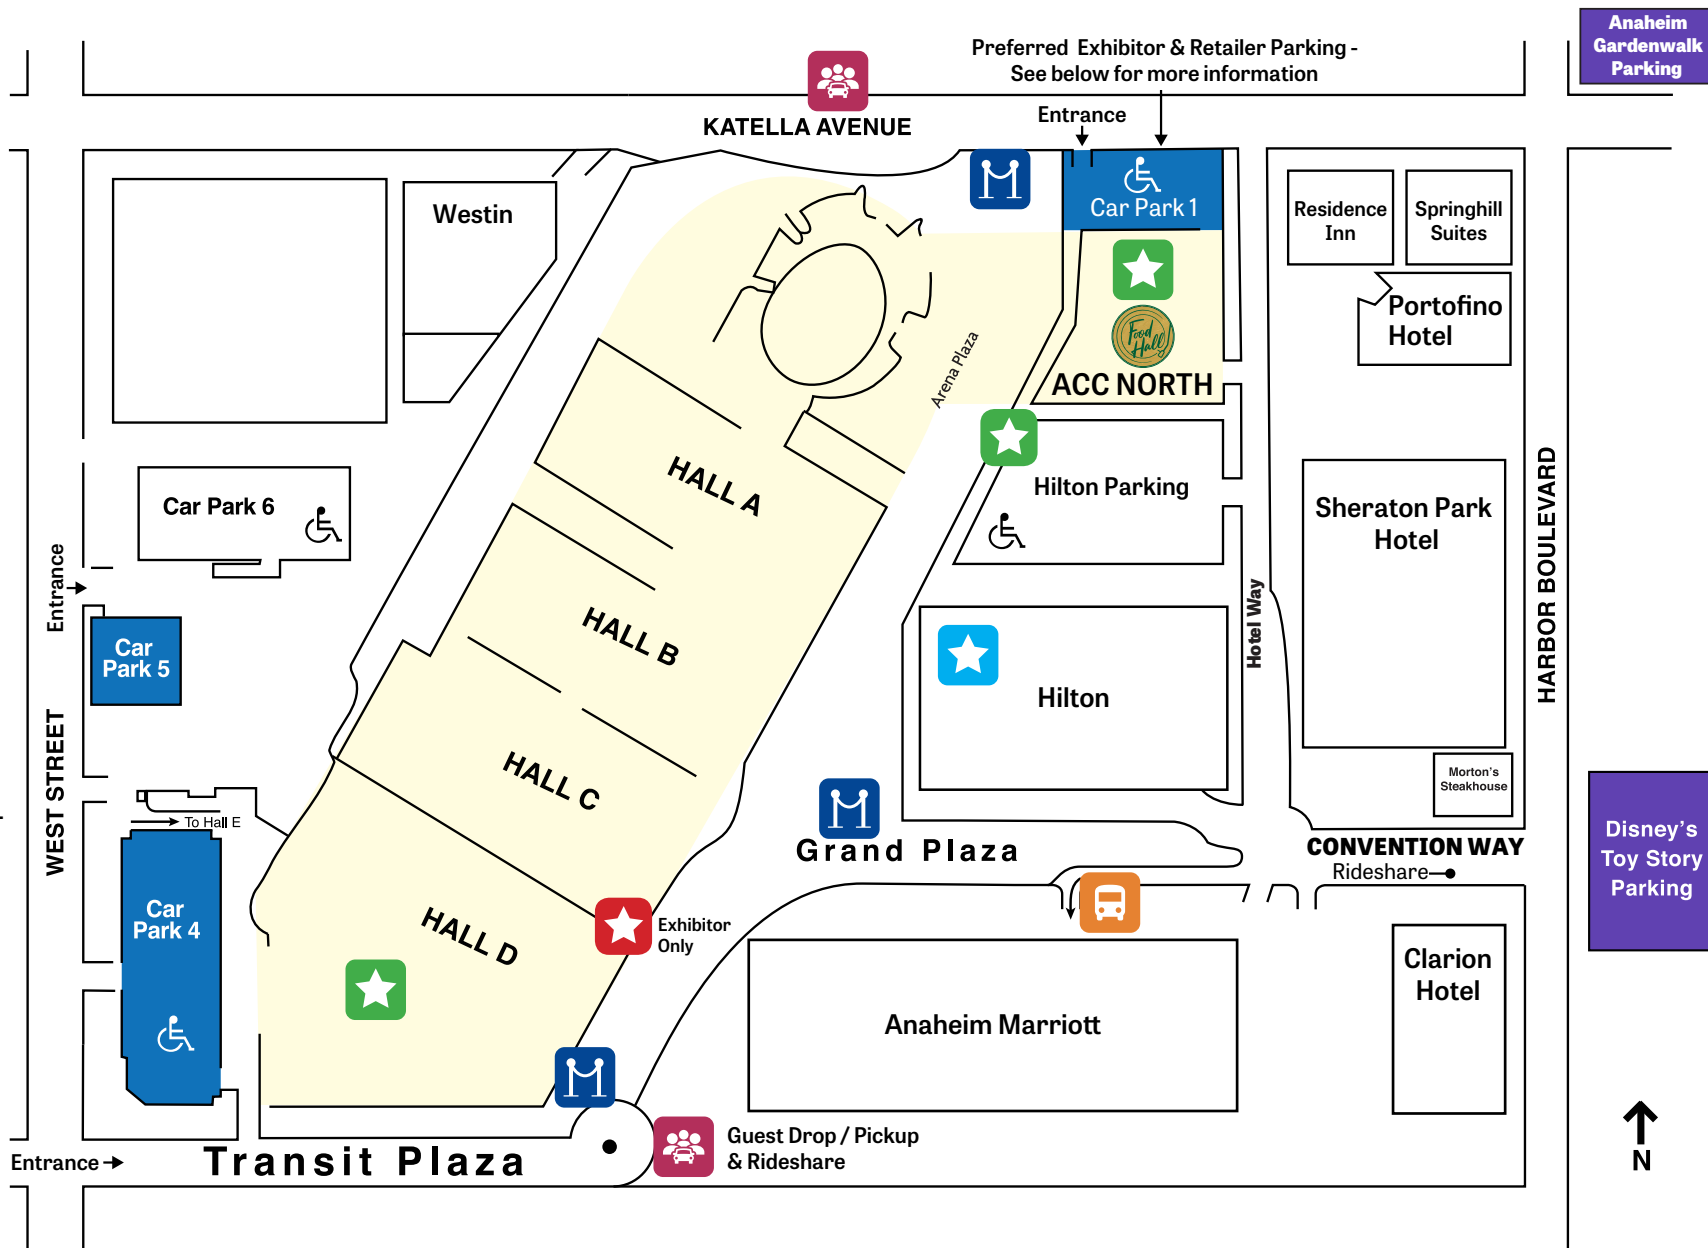

PARKING & BADGES

(no overnight parking)

-  NAMM Member Preferred Parking
-  General NAMM Parking
-  Ride Share
-  ART Bus Drop off
-  Badge Will Call – Exhibitor Only
During Move-in Only
-  Badge Will Call and Registration Customer Service – All Badges
**Registration QR code Required*
-  Show Entrance
-  Media Badge Will Call

Anaheim Gardenwalk Parking

Disney's Toy Story Parking

HOURS & PARKING INFORMATION

Exhibitor Move-in Hours:

Friday, April 7
8 am – 5 pm

Saturday, April 8
8 am – 5 pm

Sunday, April 9
Closed for Holiday/Dark

Monday, April 10
8 am – 7 pm

Show Hours:

Thursday, April 13:
Outdoor Plaza:
7 am – 8:30 pm

Lobby and Level 2 & 3 Education
7 am - 6 pm

Show Floor/Halls A-D and North Halls, Level 2 & 3 Exhibits
10 am – 6 pm

Friday, April 14:
Outdoor Plaza
7 am – 8:30 pm

Parking Schedule and Fees (continued)

Toy Story and Garden Walk Parking Hours

Thursday, April 13
7am – 3pm

Friday, April 14
7am – 3pm

Saturday, April 15
7am – 3pm

**Parking fee is \$20 per entry
(Credit or Mobile Payment only)**