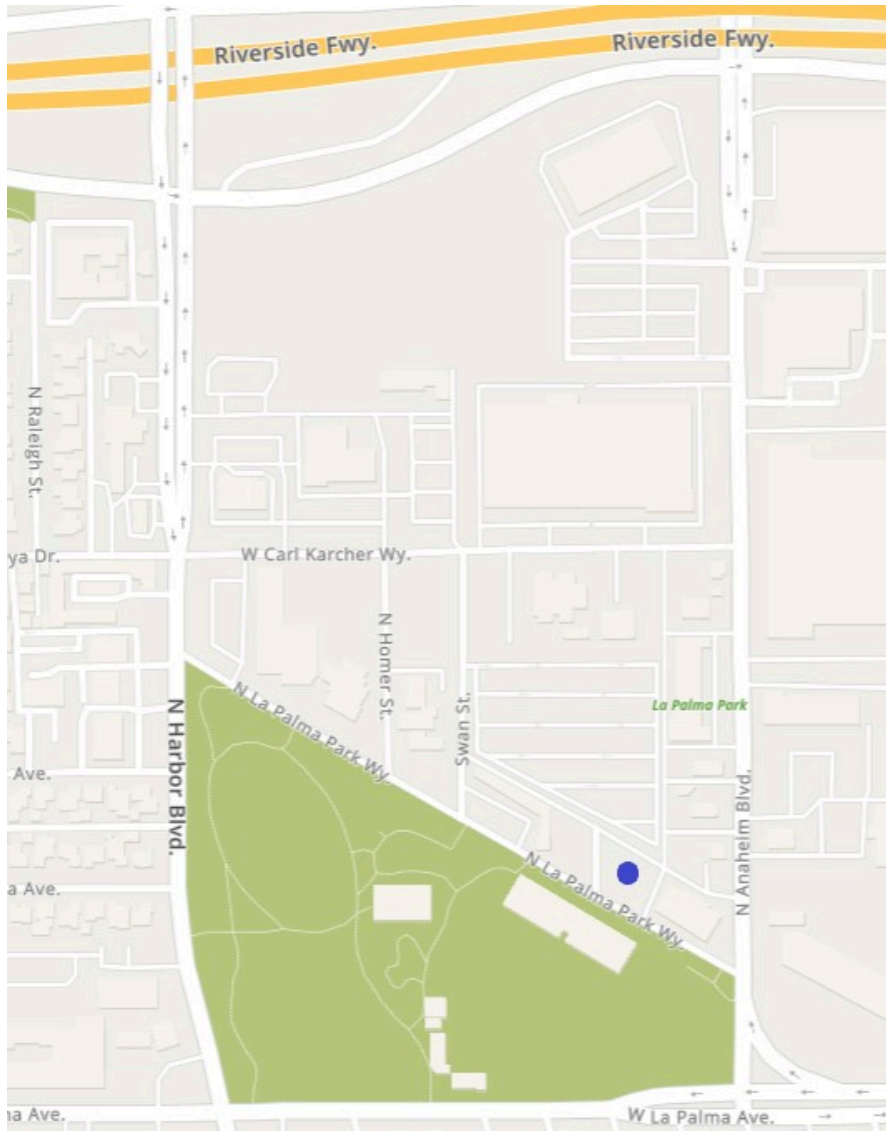

Saturday, January 30, 2027	2:00 PM - 9:00 PM
Sunday, January 31, 2027	6:00 AM - 4:30 PM
Monday, February 1, 2027	6:00 AM - 4:30 PM
Tuesday, February 2, 2027	6:00 AM - 2:00 PM

FAQs:

- Where do I check in when I arrive?
 - We have personnel on-site for check-in. Freeman signage will display exact location. Upon arrival, park in the lot and check-in with our on-site personnel.
- Is there an entrance fee?
 - No, there is no fee to enter the marshalling yard.
- Is there a scale at the marshalling yard?
 - No, we do not have a scale at the marshalling yard, but you can find the nearest truck scale to the marshalling yard location by searching "truck scales near 92801" online.

Map:

Directions

From Hwy 91 East:

- Exit N Harbor Blvd
- Head South
- Turn left on N La Palma Pkwy
- Entrance to the yard will be on the left

From Hwy 91 West:

- Exit N Anaheim Blvd / Lemon St
- Head South
- Turn right on N La Palma Pkwy
- Entrance to the yard will be on the right