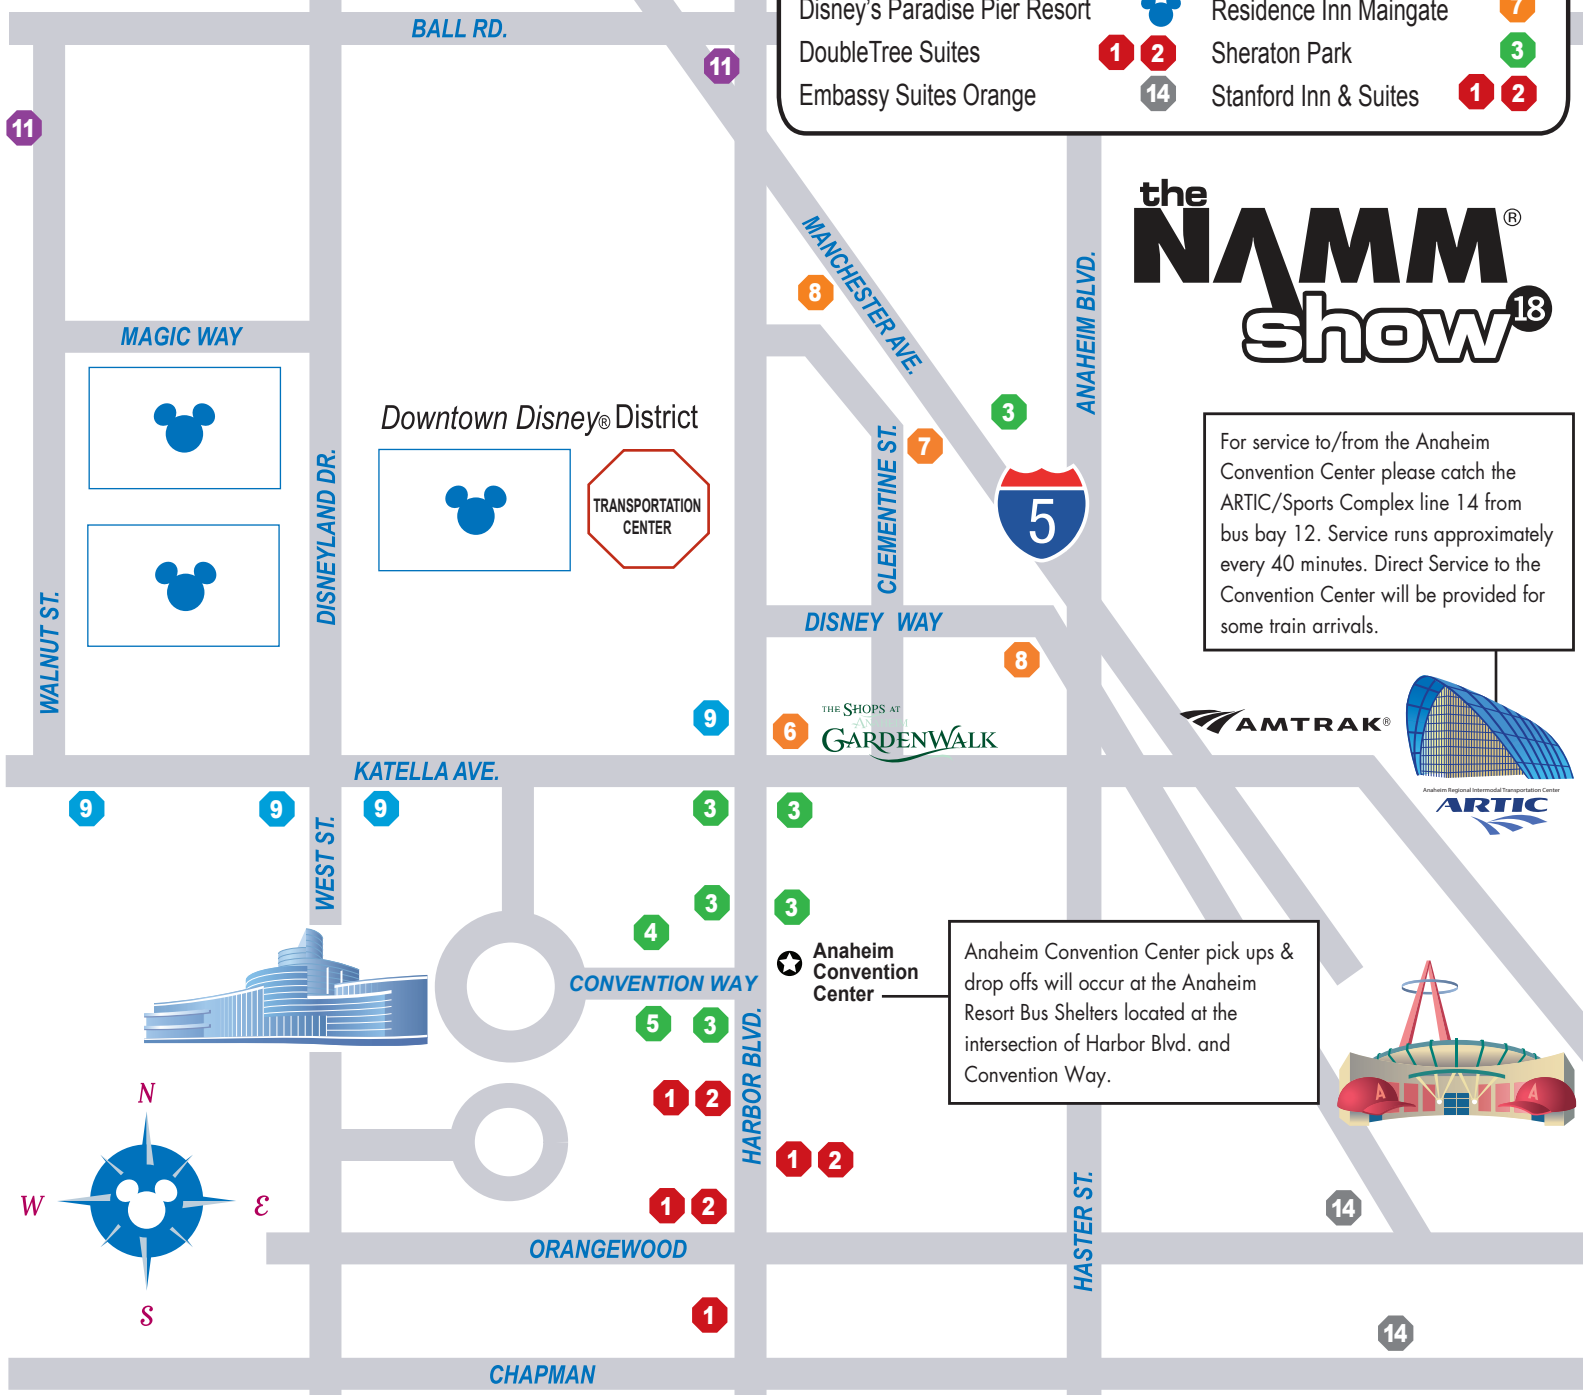

NAMM attendees with valid **RED** or **BLUE** badges will be provided **COMPLIMENTARY** shuttle service on the ART for the 2018 NAMM Show.

ALL-DAY USE PASSES

CHILDREN

1 DAY\$2
 3 DAY\$3
 5 DAY\$5

ADULT

1 DAY ... \$5.50
 3 DAY \$14
 5 DAY \$23

See reverse side for further information.

Anabella Hotel	9	Holiday Inn Hotel & Suites	11
Anaheim Marriott	5	Hilton Anaheim	4
Best Western Pavilions	9	Hyatt Place	1 2
Best Western Raffles	1	Menage	11
Best Western Stovalls	9	Motel 6	8
Clarion Hotel	3	Red Lion Hotel/Hyatt House	3
Cortona Inn & Suites	1 2	Portofino Inn/Springhill	3
Courtyard by Marriott	5	Quality Inn & Suites/ Holiday Inn Express	8
Desert Palms Hotel	9	Ramada Plaza/Hotel Indigo	6
Disney's Grand Californian Resort	3	Residence Inn Anaheim CC	3
Disneyland Hotel	3	Residence Inn Maingate	7
Disney's Paradise Pier Resort	3	Sheraton Park	3
DoubleTree Suites	1 2	Stanford Inn & Suites	1 2
Embassy Suites Orange	14		

Anaheim Convention Center pick ups & drop offs will occur at the Anaheim Resort Bus Shelters located at the intersection of Harbor Blvd. and Convention Way.

The Anaheim Fairfield, BW Plus Anaheim Inn, BW Plus Park Place Inn and Grand Legacy Inn can use the ART system at the Disneyland Resort Transportation Center located on Harbor Boulevard. Routes 3, 4, and 5 go directly to the Convention Center. Garden Grove Hotels should use routes 1 or 2 to Convention Way. Sheraton GG, Wyndham, Homewood Suites, Marriott Suites and Great Wolf should use the bus shelter stop located on Harbor Boulevard in front of Red Robin Restaurant. Hyatt Regency and Residence Inn Anaheim Resort Area should use the bus shelter stop located on Harbor Boulevard in front of Mega Shoe Factory. Embassy Suites South, Hampton Inn GG and Hilton Garden Inn should use the ART bus stop located at the Stanford Inn & Suites. All routes can be viewed at rideart.org.