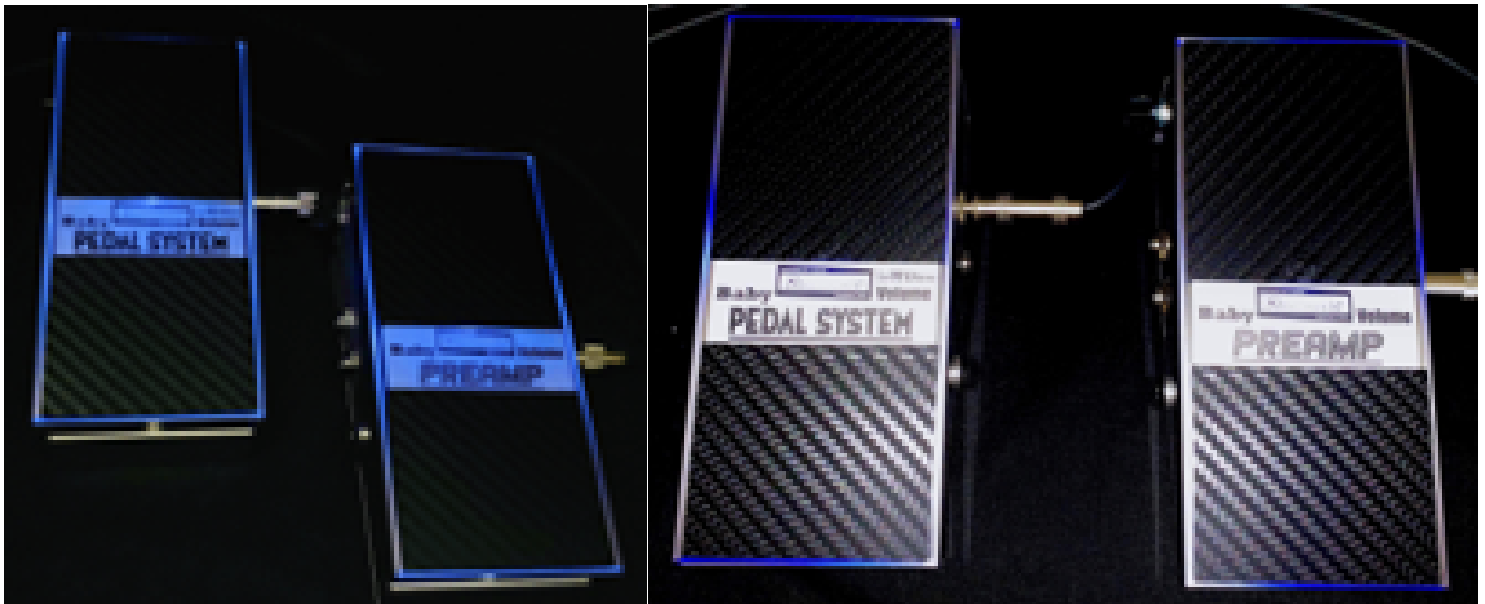

At the same time, this unit is designed to output Lo-IMP signal, so you can just simply plug in your instrument.

Preamp MODE

Natural Mode outputs a supernatural sound that takes advantage of the characteristics of the instrument, while Bright Mode outputs a natural, clear and rich harmonic sound.

Those preamp sound will be the core of your sound system.

Standard equipped with Minimum Level control.

The circuit style which changes the resistance value to the ground, So this will not affect the sound.

Equipped with LED illumination.

Excellent visibility even on dark stages with stylish looks.

Baby Pedal System Volume

The best Volume pedal for pedal board systems, racks, and digital pedal systems.

A stereo in and out with optimal impedance and curves for connecting such as Chorus (stereo out)-> Volume-> Delay (L/R), loop switcher as well as digital interface send/ return, amp send/return.

Minimum Level control is equipped.

The circuit style which changes the resistance value to the ground, So this will not affect the sound.

LED illumination.

Excellent visibility even on dark stages with stylish looks.